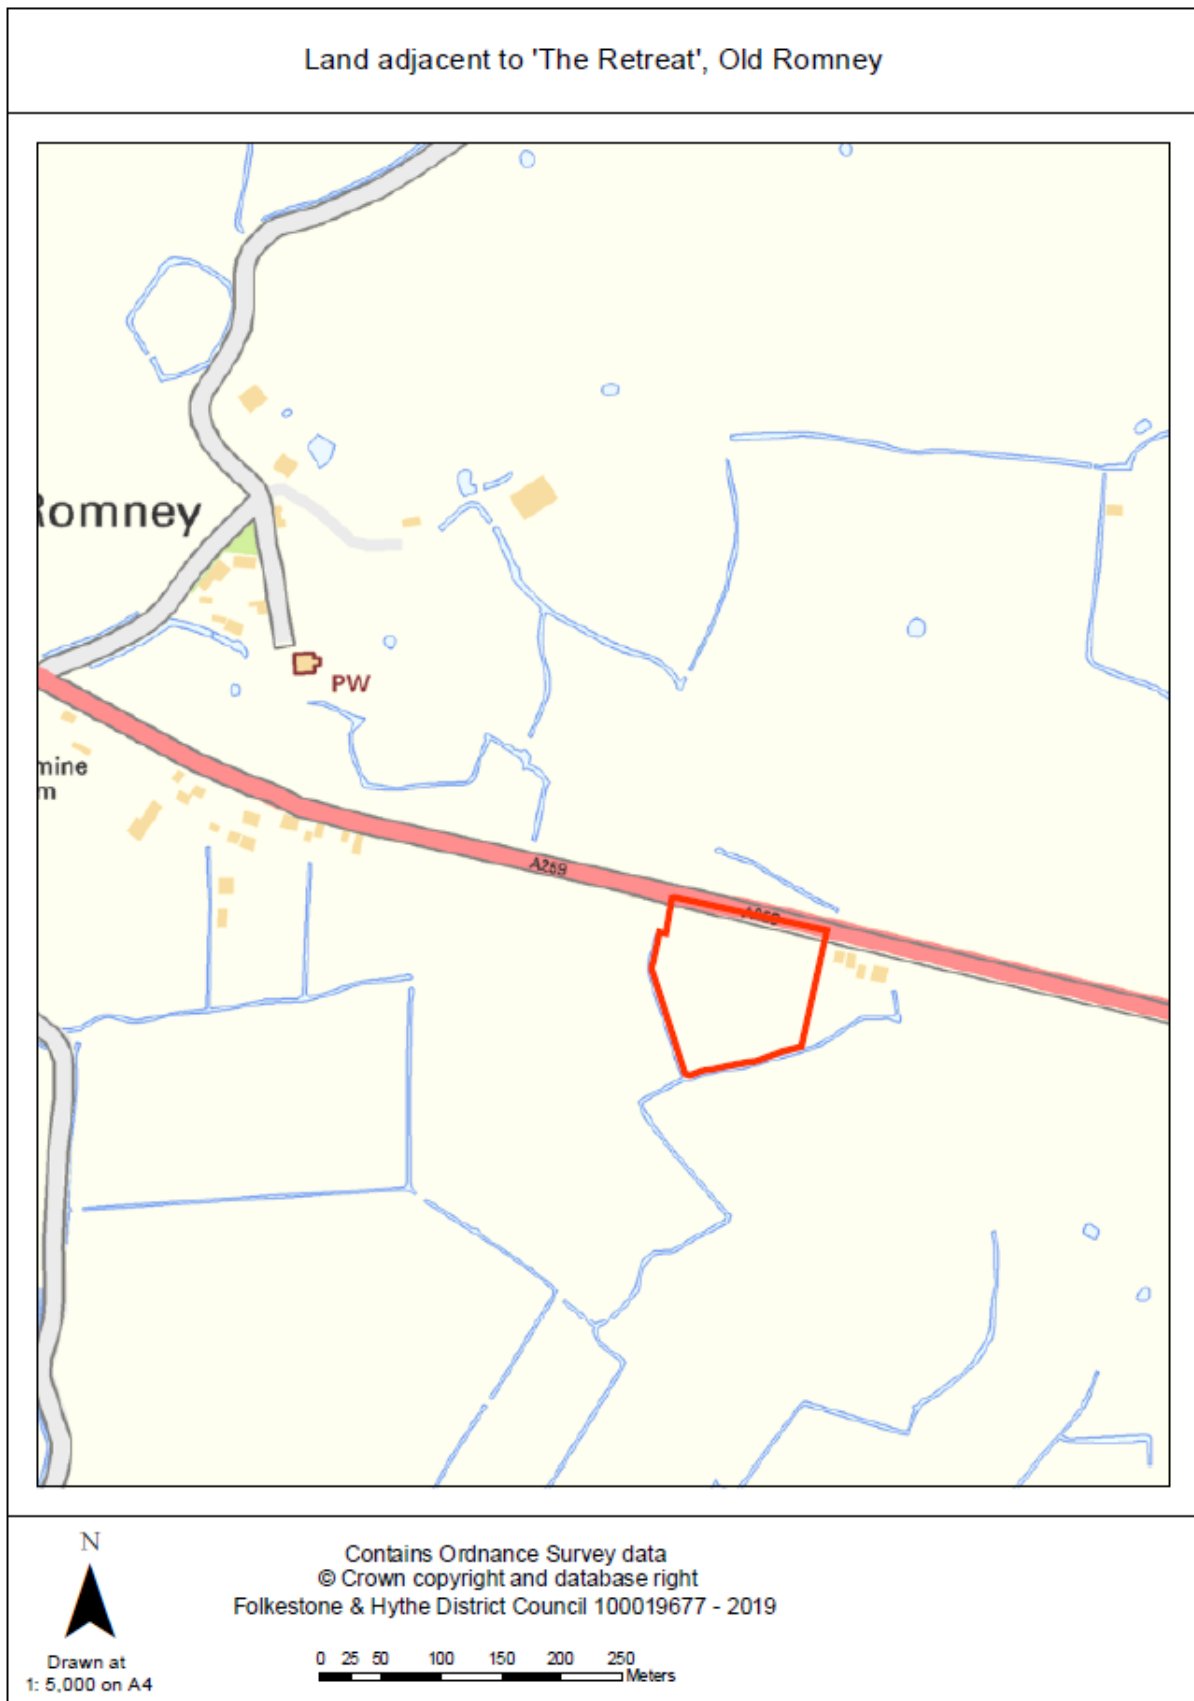

Appendix 2: Land adjacent to 'The Retreat', Lydd Road, Old Romney

Land adjacent to 'The Retreat', Old Romney

N
Drawn at
1: 1,250 on A4

Contains Ordnance Survey data
© Crown copyright and database right
Folkestone & Hythe District Council 100019677 - 2019